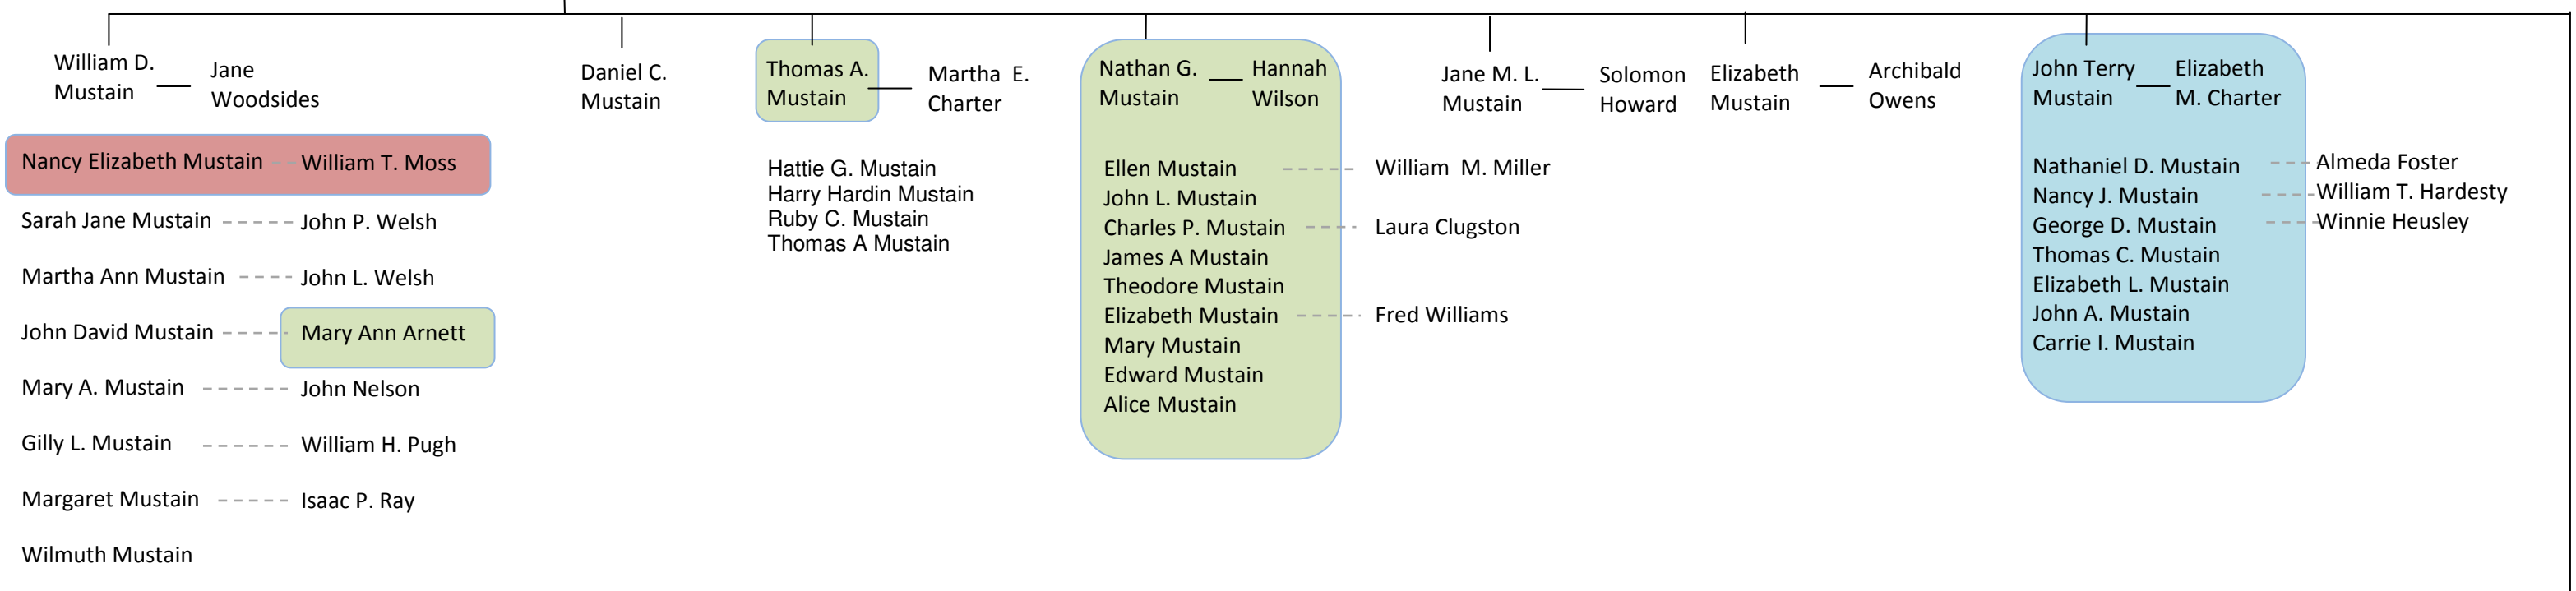

Nathan Glenn

John Mustain — Elizabeth LeGrand Glenn David Glenn

Family number denoted in the 1860 census of Blandinsville and Sciota Townships in McDonough County, IL

- 1707
- 2872
- 1725
- 1726
- 1727
- 1730
- 1849

James A. Mustain — Emeline Rubert
 Elizabeth J Mustain
 Anne E Mustain
 Douglas Mustain
 Frances A Mustain
 James Grant Mustain
 Samuel Shelton Mustain
 Gilley G Mustain
 William Ross

George W. Mustain — Rebecca Roberts
 Arrilla F. Mustain
 Emma F. Mustain
 Ella J. Mustain
 Owen G. Mustain
 Amanda E. Mustain
 Sarah E. Mustain
 Henry W. Mustain
 Willis E. Mustain
 Minnie Mustain
 Winnie I. Mustain
 George B. Mustain

Gilly G. Mustain

* Denoted above in Mustain lineage

Lineage Information from:
 The Mustain and Gregory Connections
<http://wc.rootsweb.ancestry.com/cgi-bin/igm.cgi?db=mustaing>
 History of McDonough County, Illinois – 1885
<http://www.archive.org/details/historyofmcdonou00spri>