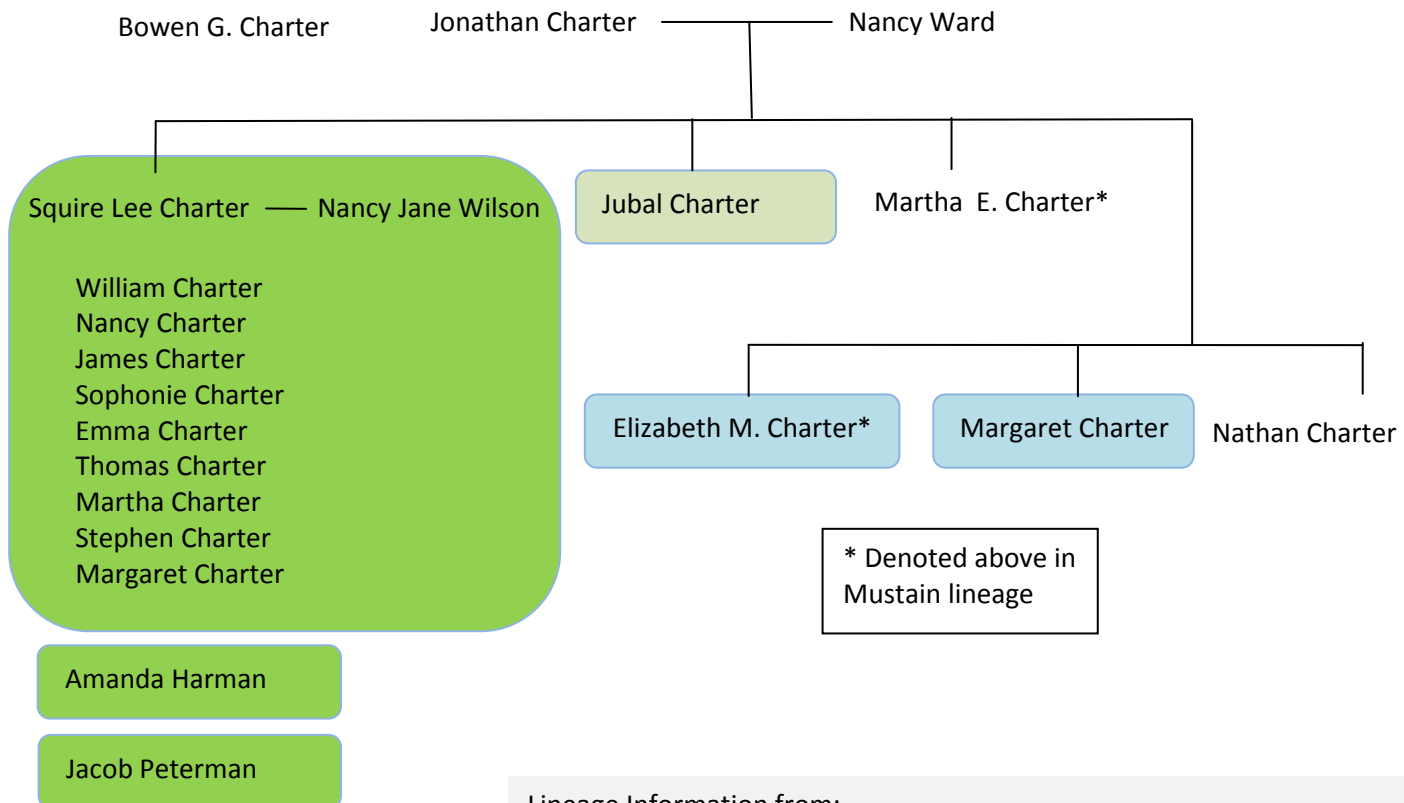

Nathan Glenn

John Mustain — Elizabeth LeGrand Glenn David Glenn

Family number denoted in the 1860 census of Blandinsville and Sciota Townships in McDonough County, IL

- 1707
- 2872
- 1725
- 1726
- 1727
- 1730
- 1849

Gilly G. Mustain

* Denoted above in Mustain lineage

Lineage Information from:
 The Mustain and Gregory Connections
<http://wc.rootsweb.ancestry.com/cgi-bin/igm.cgi?db=mustaing>
 History of McDonough County, Illinois – 1885
<http://www.archive.org/details/historyofmcdonou00spri>